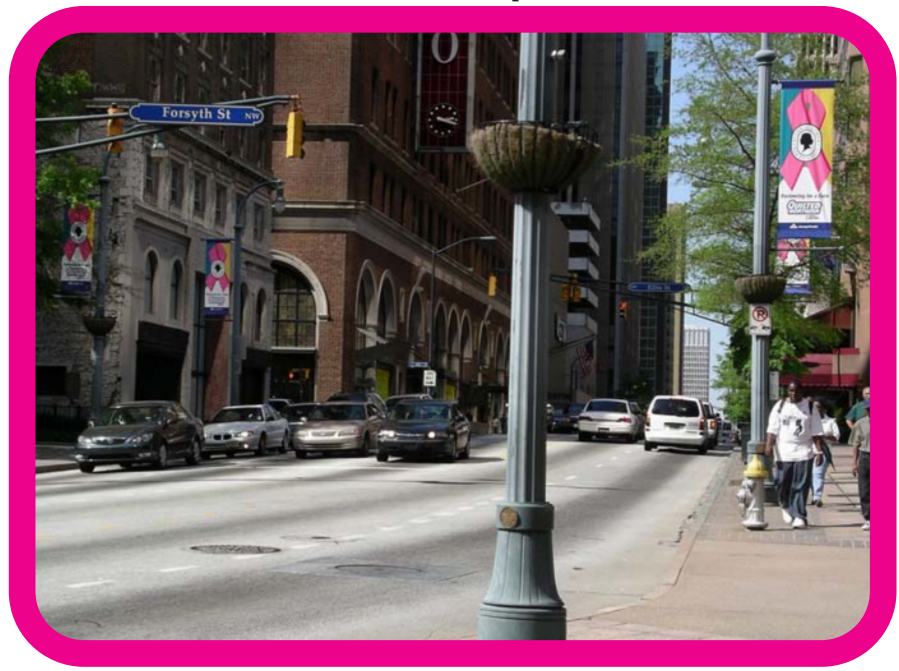

Premiums

Entrance Banner

Tattoo Station

Ribbon Wall

GP EVENT

GP
Georgia-Pacific

Flag

Lamp Post Banner